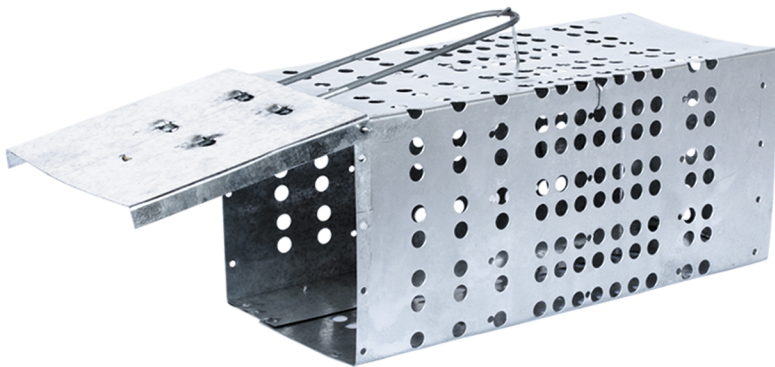

Ratoeira de Ferro Ninja Grande

R\$ 4,19

REF. 1984

Ratoeira de Ferro Ninja Pequena

R\$ 2,69

REF. 1985

Ratoeira Gaiola
REF. 1986

R\$ 19,99