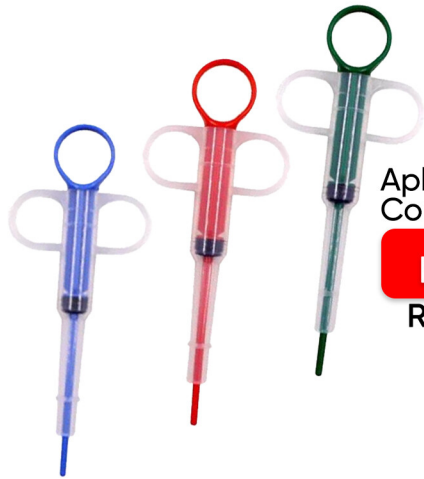

ESQUENTA CARNAVAL

KOMATSU^{PET}
Distribuindo as melhores marcas do mercado.

[/komatsupet](#)
www.komatsupet.com.br

VÁLIDO DO DIA 17/02 A 21/02

Aplicador de
Comprimidos Oral Pet

R$ 6,29

REF. 19157